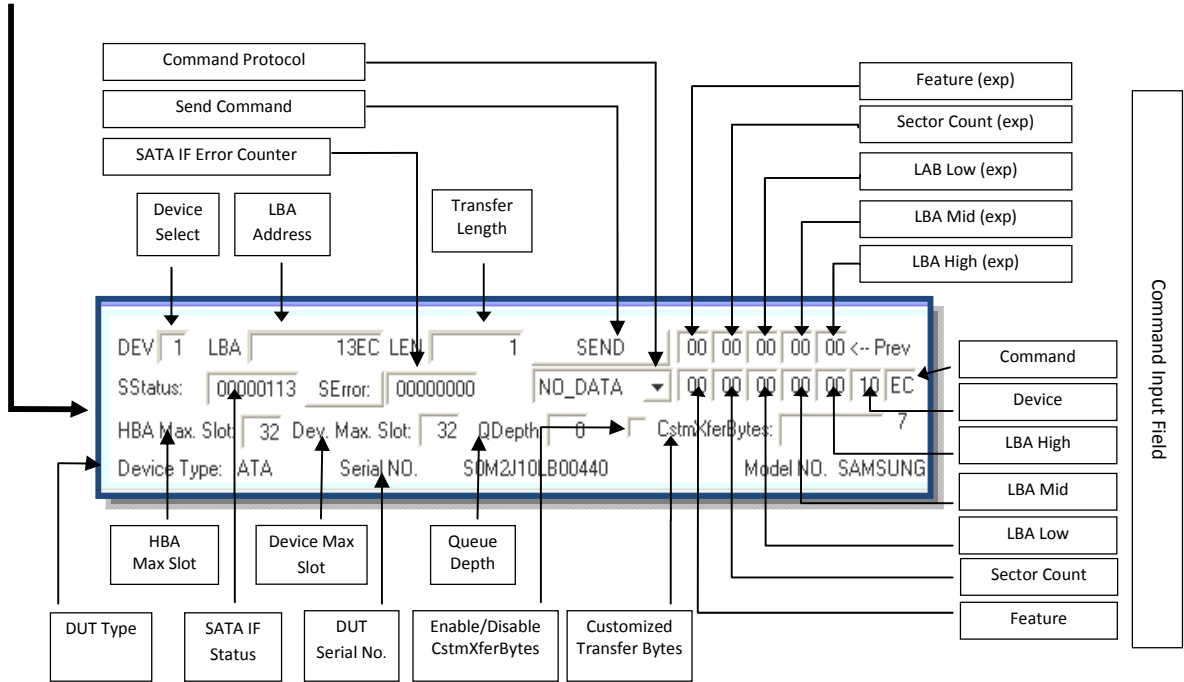

DriveMaster 2010 Dialog Bar

DEV 1	LBA 13EC	LEN 1	SEND 00 00 00 00 00 <-- Prev	RECV: 04 00 00 00 00 <-- Prev	M S F 0 0 0 5
SStatus: 00000113	SError: 00000000	NO_DATA 00 00 00 00 00 10 EC	-- Rcnt --> 04 31 ED 13 00 F0 59	START: 0 0 0 00 00 00 00 00 00	END: 0 0 0 00 00 00 00 00 00
HBA Max Slot: 32	Dev. Max Slot: 32	QDepth: 0	CstmXferBytes: 7	1	7
Device Type: ATA	Serial NO. SOM2J10LB00440	Model NO. SAMSUNG	HM08HHI	Firmware Rev. CD100-02	Capacity: 80 GB

DEV 1	LBA 13EC	LEN 1	SEND 00 00 00 00 00 <-- Prev	RECV: 04 00 00 00 00 <-- Prev	M S F 0 0 0 5
SStatus: 00000113	SError: 00000000	NO_DATA 00 00 00 00 00 10 EC	-- Rcnt --> 04 31 ED 13 00 F0 59	START: 0 0 0 00 00 00 00 00 00	END: 0 0 0 00 00 00 00 00 00
HBA Max Slot: 32	Dev. Max Slot: 32	QDepth: 0	CstmXferBytes: 7	1	7
Device Type: ATA	Serial NO. SOM2J10LB00440	Model NO. SAMSUNG	HM08HHI	Firmware Rev. CD100-02	Capacity: 80 GB